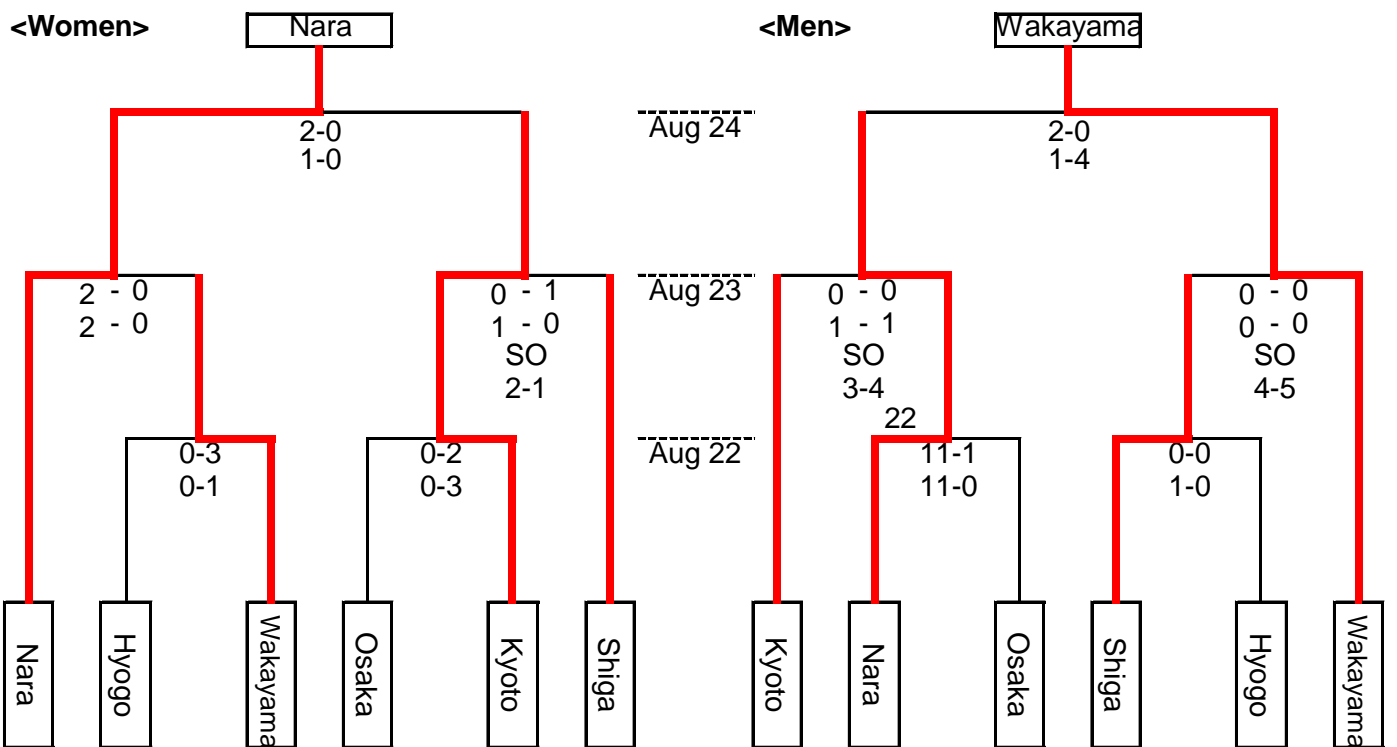

# 69th National Sports Festival - Kinki Block Game Results

\* In the tournament, (A) represents Ibuki Athletic Field, (B) represents means Nagahama Dorm.