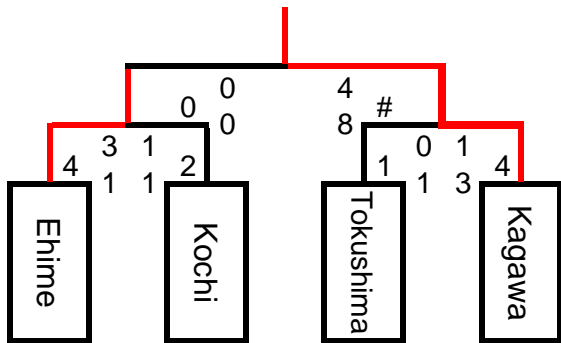

Game Schedule

Aug 17 Place : Anan-shi Tachibana-kou Nakauraryokuchi Hockey Field

	Game No.	Start Time	Section	Match-up
[1st game]	1st game	9 : 15 ~ 10 : 35	Women	Tokushima 2 VS 1 Kochi
	2nd game	10 : 55 ~ 12 : 15	Women	Kagawa 0 VS 0 Ehime 1 SO 3
	3rd game	12 : 35 ~ 13 : 55	Men	Ehime 4 VS 2 Kochi
	4th game	14 : 15 ~ 15 : 35	Men	Tokushima 1 VS 4 Kagawa

Aug 17 Place : Anan Industrial High School Hockey Field

	Game No.	Start Time	Section	Match-up
[1st game]	1st game	9 : 15 ~ 10 : 35	Girl	Tokushima 5 VS 1 Kochi
	2nd game	10 : 55 ~ 12 : 15	Girl	Kagawa 0 VS 4 Ehime
	3rd game	12 : 35 ~ 13 : 55	Boy	Ehime 5 VS 0 Kochi
	4th game	14 : 15 ~ 15 : 35	Boy	Kagawa 0 VS 3 Tokushima

Aug 18 Place : Anan Industrial High School Hockey Field

	Game No.	Start Time	Section	Match-up
[Final]	1st game	9 : 15 ~ 10 : 35	Girl	Tokushima 0 VS 4 Ehime
	2nd game	10 : 55 ~ 12 : 15	Boy	Ehime 0 VS 0 Tokushima 0 EX 0 3 SO 2
	3rd game	12 : 35 ~ 13 : 55	Women	Tokushima 0 VS 2 Ehime
	4th game	14 : 15 ~ 15 : 35	Men	Ehime 0 VS 1 2 Kagawa

Men