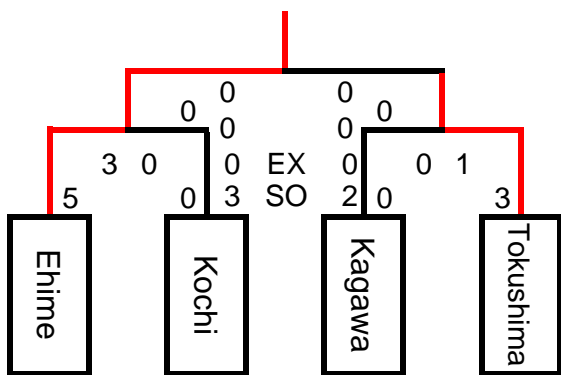

Game Schedule

Aug 17 Place : Anan-shi Tachibana-kou Nakauraryokuchi Hockey Field

	Game No.	Start Time	Section	Match-up
[1st game]	1st game	9 : 15 ~ 10 : 35	Women	Tokushima 2 VS 1 Kochi
	2nd game	10 : 55 ~ 12 : 15	Women	Kagawa 0 VS 0 Ehime 1 SO 3
	3rd game	12 : 35 ~ 13 : 55	Men	Ehime 4 VS 2 Kochi
	4th game	14 : 15 ~ 15 : 35	Men	Tokushima 1 VS 4 Kagawa

Aug 17 Place : Anan Industrial High School Hockey Field

	Game No.	Start Time	Section	Match-up
[1st game]	1st game	9 : 15 ~ 10 : 35	Girl	Tokushima 5 VS 1 Kochi
	2nd game	10 : 55 ~ 12 : 15	Girl	Kagawa 0 VS 4 Ehime
	3rd game	12 : 35 ~ 13 : 55	Boy	Ehime 5 VS 0 Kochi
	4th game	14 : 15 ~ 15 : 35	Boy	Kagawa 0 VS 3 Tokushima

Aug 18 Place : Anan Industrial High School Hockey Field

	Game No.	Start Time	Section	Match-up
[Final]	1st game	9 : 15 ~ 10 : 35	Girl	Tokushima 0 VS 4 Ehime
	2nd game	10 : 55 ~ 12 : 15	Boy	Ehime 0 VS 0 Tokushima 0 EX 0 3 SO 2
	3rd game	12 : 35 ~ 13 : 55	Women	Tokushima 0 VS 2 Ehime
	4th game	14 : 15 ~ 15 : 35	Men	Ehime 0 VS 1 2 Kagawa

Men

Women

Boy

Girl