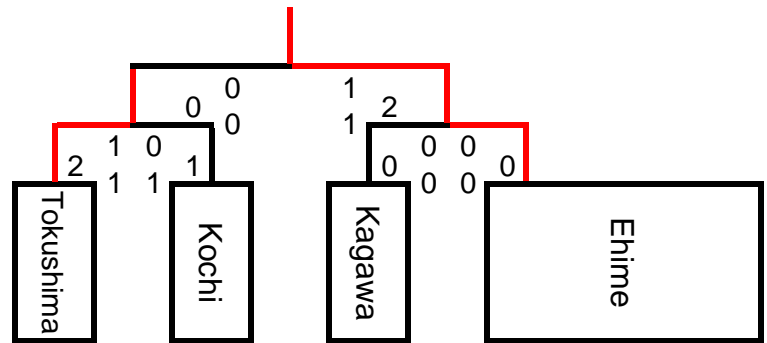

Game Schedule

Aug 17 Place : Anan-shi Tachibana-kou Nakauraryokuchi Hockey Field

	Game No.	Start Time	Section	Match-up
[1st game]	1st game	9 : 15 ~ 10 : 35	Women	Tokushima 2 VS 1 Kochi
	2nd game	10 : 55 ~ 12 : 15	Women	Kagawa 0 VS 0 Ehime 1 SO 3
	3rd game	12 : 35 ~ 13 : 55	Men	Ehime 4 VS 2 Kochi
	4th game	14 : 15 ~ 15 : 35	Men	Tokushima 1 VS 4 Kagawa

Aug 17 Place : Anan Industrial High School Hockey Field

	Game No.	Start Time	Section	Match-up
[1st game]	1st game	9 : 15 ~ 10 : 35	Girl	Tokushima 5 VS 1 Kochi
	2nd game	10 : 55 ~ 12 : 15	Girl	Kagawa 0 VS 4 Ehime
	3rd game	12 : 35 ~ 13 : 55	Boy	Ehime 5 VS 0 Kochi
	4th game	14 : 15 ~ 15 : 35	Boy	Kagawa 0 VS 3 Tokushima

Aug 18 Place : Anan Industrial High School Hockey Field

	Game No.	Start Time	Section	Match-up
[Final]	1st game	9 : 15 ~ 10 : 35	Girl	Tokushima 0 VS 4 Ehime
	2nd game	10 : 55 ~ 12 : 15	Boy	Ehime 0 VS 0 Tokushima 0 EX 0 3 SO 2
	3rd game	12 : 35 ~ 13 : 55	Women	Tokushima 0 VS 2 Ehime
	4th game	14 : 15 ~ 15 : 35	Men	Ehime 0 VS 1 2 Kagawa

Men

Women

Boy

Girl