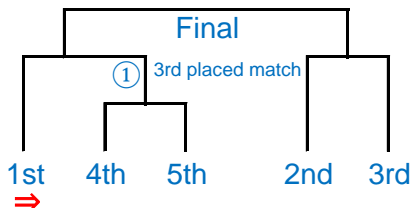

The 11st All-Japan Masters Competition Game Management of Each Game

*** All the games have 15 min half.**

⇒

<< Men 40+ Preliminary League >>

1	Chiba DPO (Chiba)
2	Iwate Club Masters 40 (Iwate)
3	Freedden Hockey Team (Tochigi)
4	Oyabe FOX (Toyama)
5	Ibuki Masters (Shiga)

..... ⇒ << Preliminary League >> 10 games
Round Robin Matches among 5 teams to decide the rank

..... ⇒ << Final Tournament >> 5 games

<< Women 35+ Preliminary League >>

A	1	Masters All Iwate (Iwate)
	2	Oyabe MAX (Toyama)
	3	Woody Hanno Team (Saitama)
B	1	Gattsu Isurugi (Toyama)
	2	Rock Hand Mathers (Iwate)
	3	Camellia (Chiba)
	4	Masters All Iwate+plus (Iwate)

..... ⇒ << Preliminary League >> 7 games
Round Robin Matches (Pool A) - Irregular League (Pool B)
* Irregular League 1-2/2-3/3-4/4-1

..... ⇒ << Final Tournament >> 7 Games

<< Men 48+ Preliminary League >>