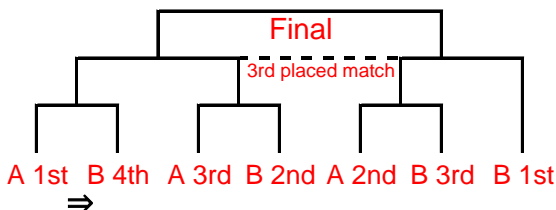

..... ⇒ << Preliminary League >> 10 games
Round Robin Matches among 5 teams to decide the rank

..... ⇒ << Final Tournament >> 5 games

<< Women 35+ Preliminary League >>

A	1	Masters All Iwate (Iwate)
	2	Oyabe MAX (Toyama)
	3	Woody Hanno Team (Saitama)
B	1	Gattsu Isurugi (Toyama)
	2	Rock Hand Mathers (Iwate)
	3	Camellia (Chiba)
	4	Masters All Iwate+plus (Iwate)

..... ⇒ << Preliminary League >> 7 games
Round Robin Matches (Pool A) - Irregular League (Pool B)
* Irregular League 1-2/2-3/3-4/4-1

..... ⇒ << Final Tournament >> 7 Games

<< Men 48+ Preliminary League >>