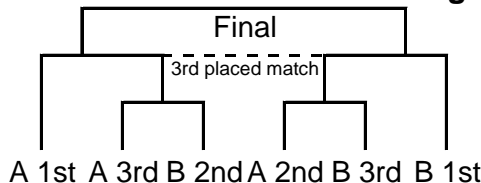

<< Men 48+ Preliminary League >>

A	1	Iwate Club Masters (Iwate)
	2	Sasuke (Chiba)
	3	Meiyu Masters 48+ (Kyoto)
B	1	Oyabe GOLD FOX (Toyama)
	2	EL ACEBO (Tokyo)
	3	Aomori Club (Aomori)

..... ⇒ << Preliminary League >> 6 games
Round Robin Matches to decide the rank

..... ⇒ << Final Tournament >> 6 games