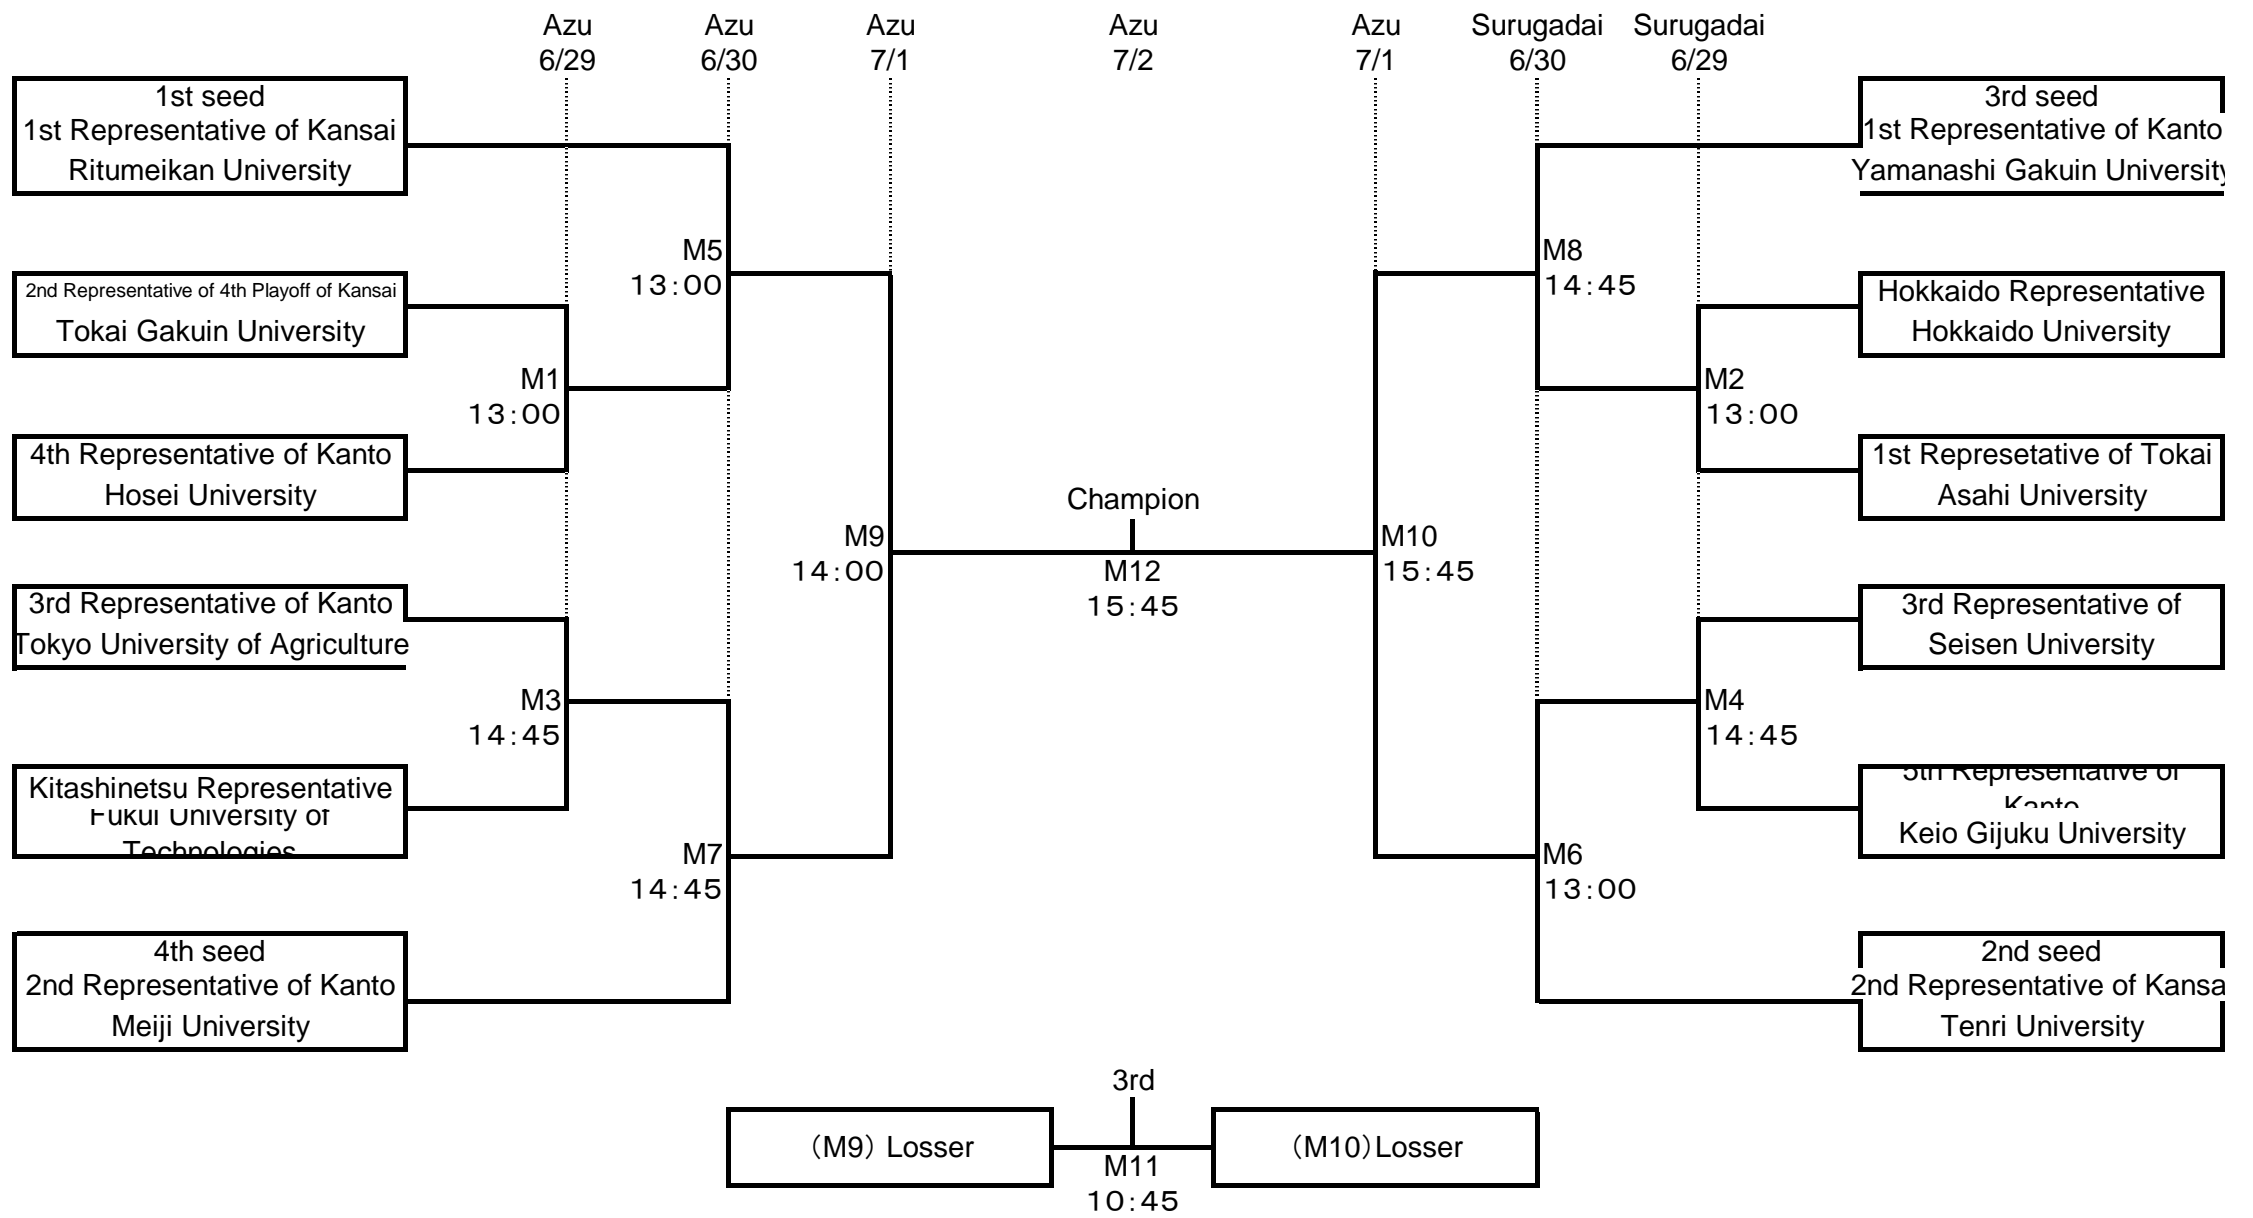

36th All-Japan University Play Off East and West Interleague Game - Tournament Chart

[Men]

University Playoff

Men's East and West Interleague Game

7/2 @Azu 12:25

[Women]

University Playoff

Women's East and West Interleague Game