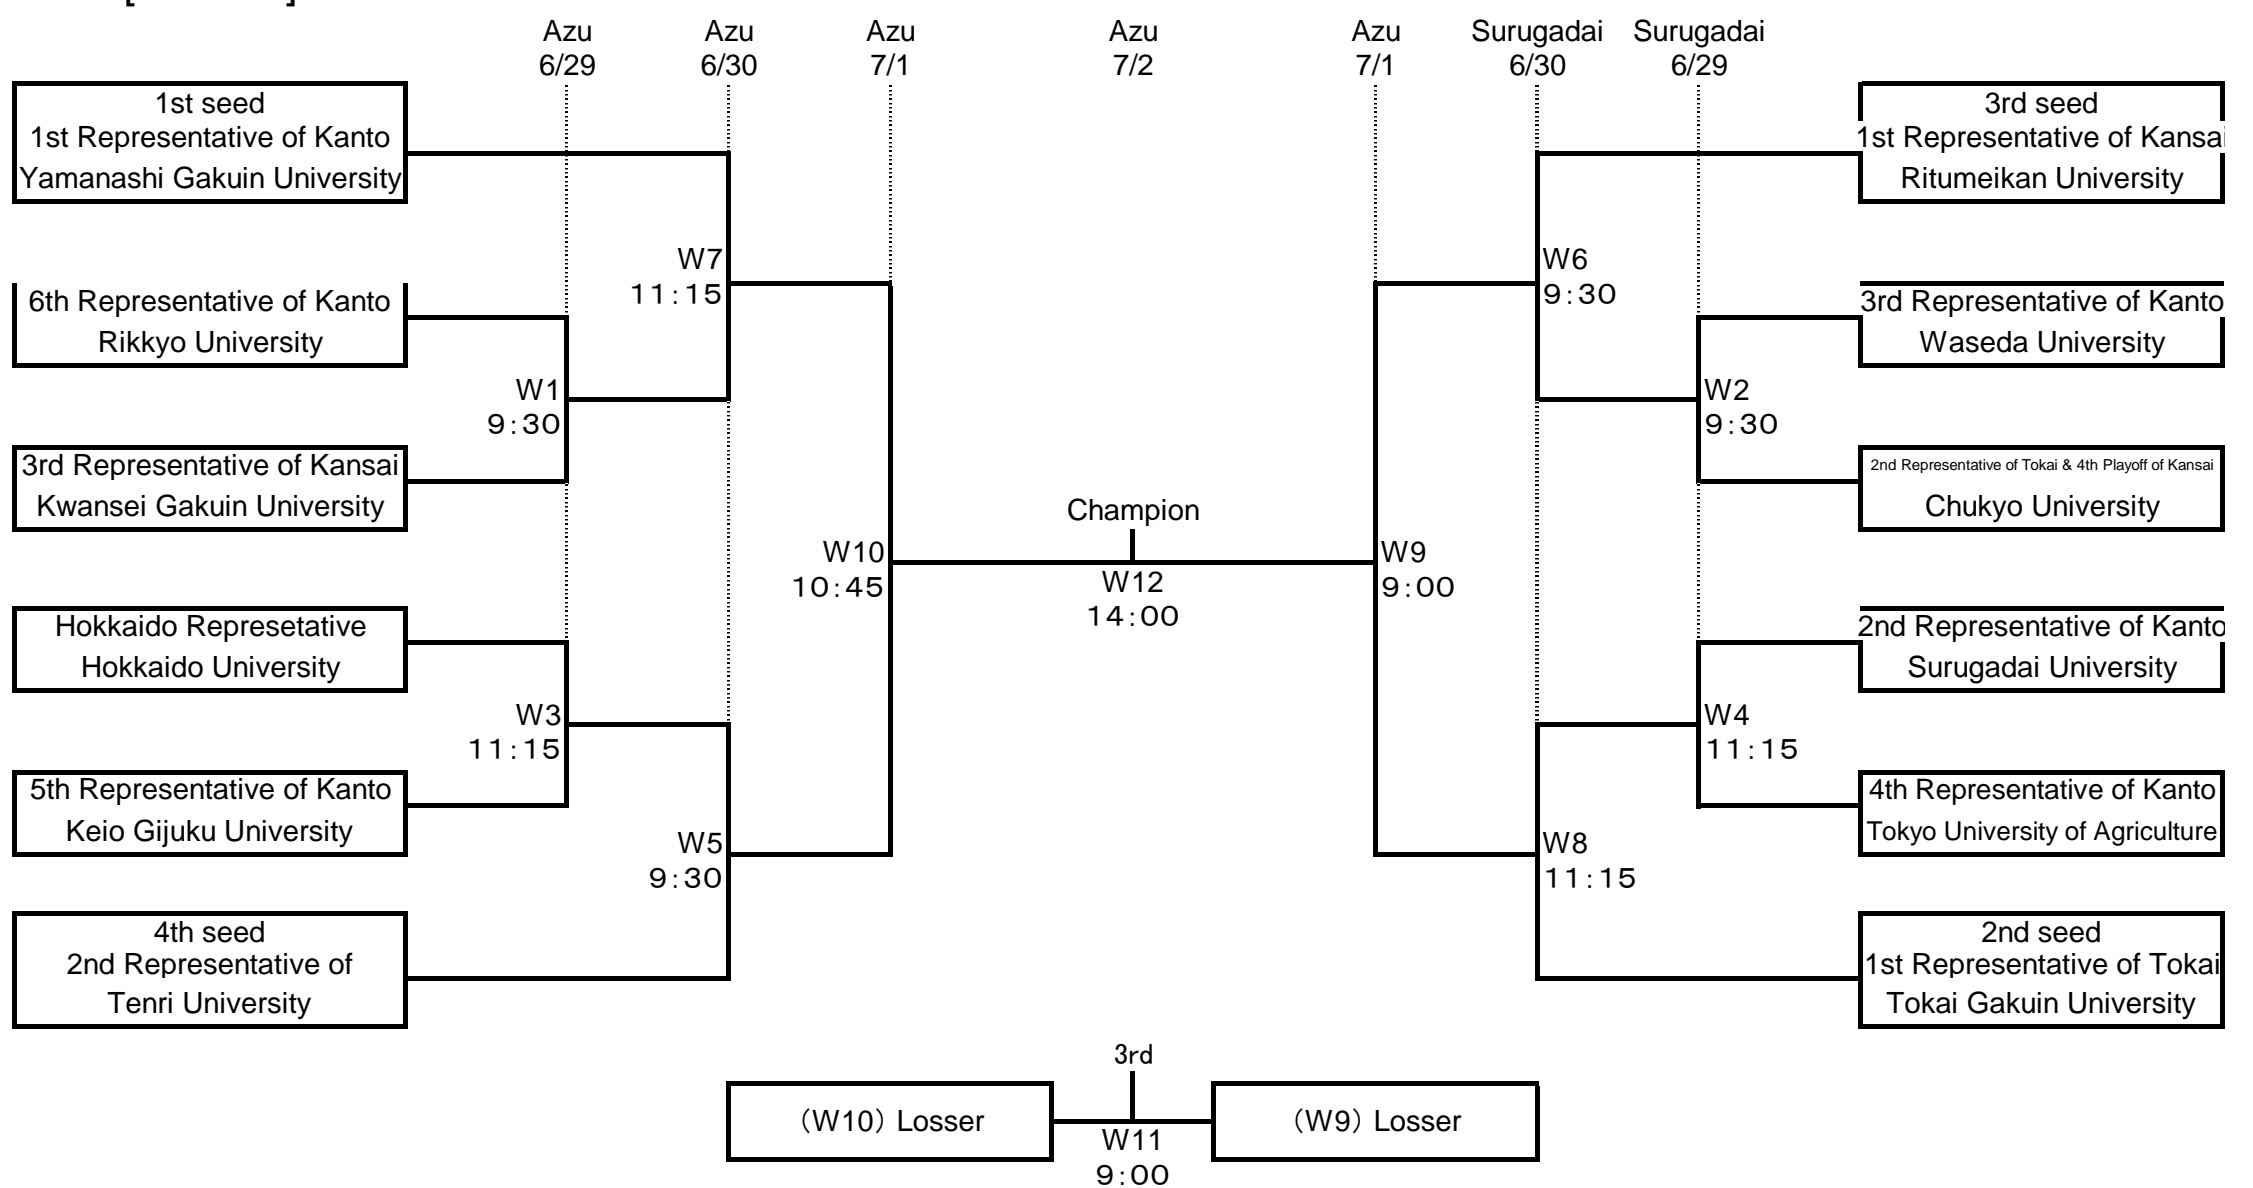

36th All-Japan University Play Off East and West Interleague Game - Tournament Chart

[Men]

University Playoff

Men's East and West Interleague Game

7/2 @Azu 12:25

[Women]

University Playoff

Women's East and West Interleague Game